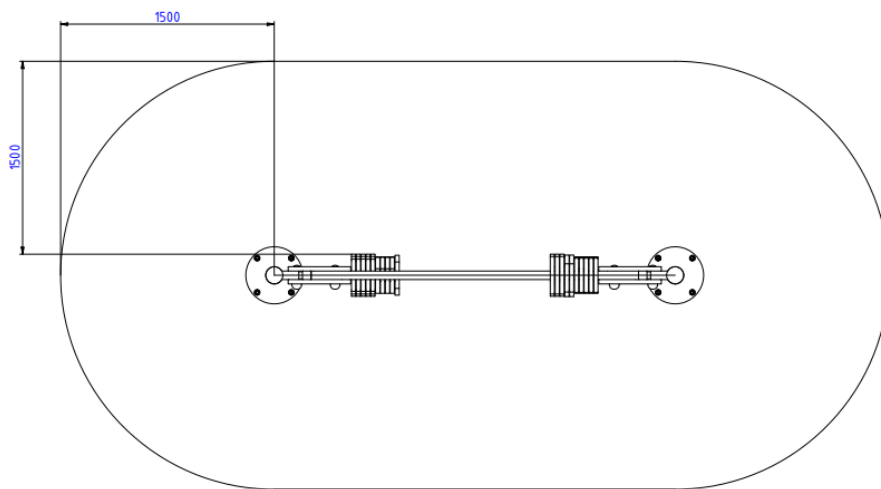

Materials:

Construction: black steel profile with epoxy primer and powder coated, stainless steel

Cubes: HDPE board 12 mm thick

Foundation: concrete minimum B-15 class

Dimensions:

Device external dimensions: 1605 x 1468 mm x 155 mm

Total height of the device measured from the ground level: 1405 mm

The distance of the board from the ground level: 698 mm

Number of the geometric elements in each row: 10

Number of rows: 3

Other dimensions of the device:

Free fall height: none

Weight (without foundation): 40 kg

Safety area dimensions: 1500 mm from each edge of the device

Safety area: 14,1 m²

Foundation depth: 540 mm

Dimension of the longest element:

Main construction: 1605 x 1468 mm x 147 mm

The weight of the heaviest element:

Main construction: 40 kg

Fig. Dimensions of the safety area

Safety:

Inclusive Abacus Play Panel complies with EN 1176.

Installation:

Anchoring to the ground. Amortization layer is needed. Homogeneous surface is necessary. Make sure to provide appropriate surface surrounding the roundabout for the wheelchair users easy access!