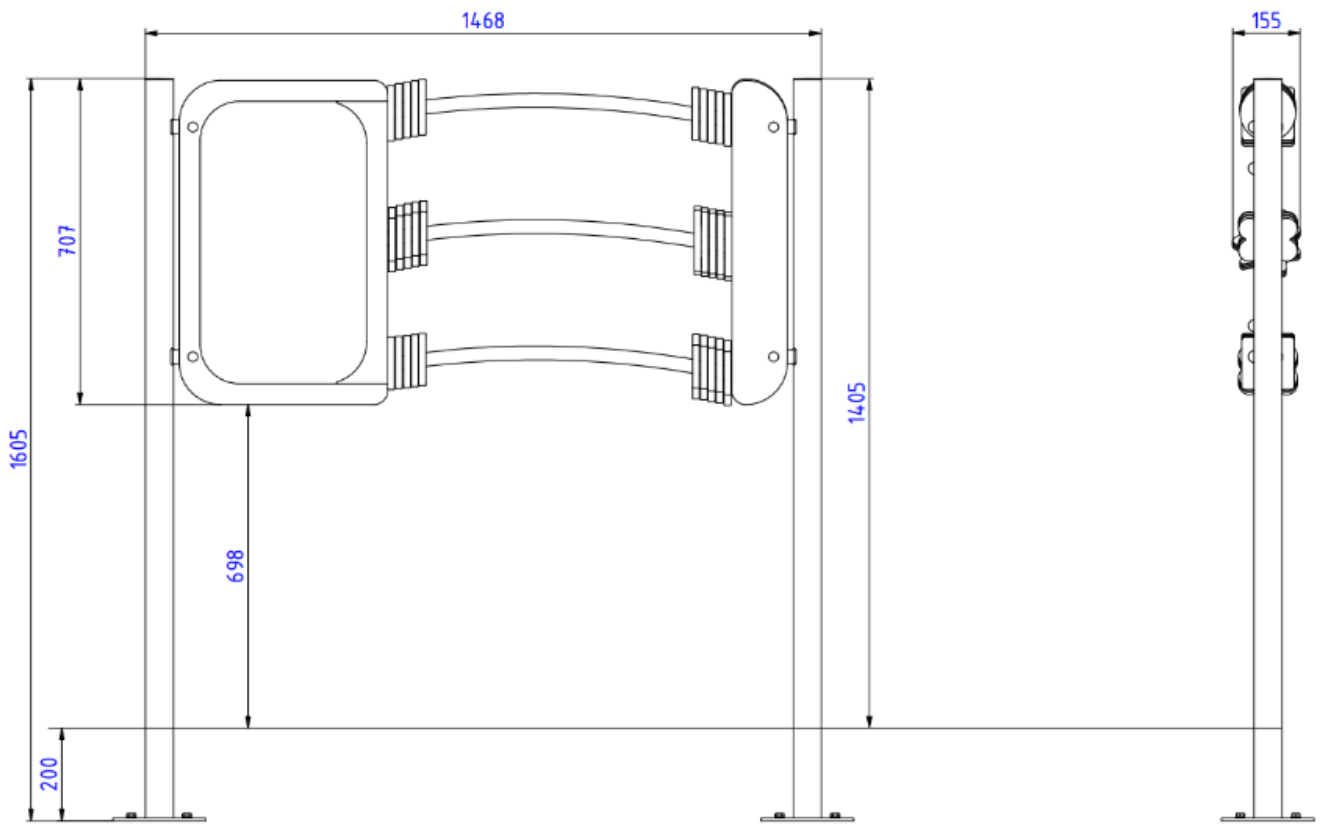

Materials:

Construction: black steel profile with epoxy primer and powder coated, stainless steel

Cubes: HDPE board 12 mm thick

Foundation: concrete minimum B-15 class

Dimensions:

Device external dimensions: 1605 x 1468 mm x 155 mm

Total height of the device measured from the ground level: 1405 mm

The distance of the board from the ground level: 698 mm

Number of the geometric elements in each row: 10

Number of rows: 3

Other dimensions of the device:

Free fall height: none

Weight (without foundation): 40 kg

Safety area dimensions: 1500 mm from each edge of the device

Safety area: 14,1 m²

Foundation depth: 540 mm

Dimension of the longest element:

Main construction: 1605 x 1468 mm x 147 mm

The weight of the heaviest element:

Main construction: 40 kg

Fig. Dimensions of the safety area

Safety:

Inclusive Abacus Play Panel complies with EN 1176.

Installation:

Anchoring to the ground. Amortization layer is needed. Homogeneous surface is necessary. Make sure to provide appropriate surface surrounding the roundabout for the wheelchair users easy access!