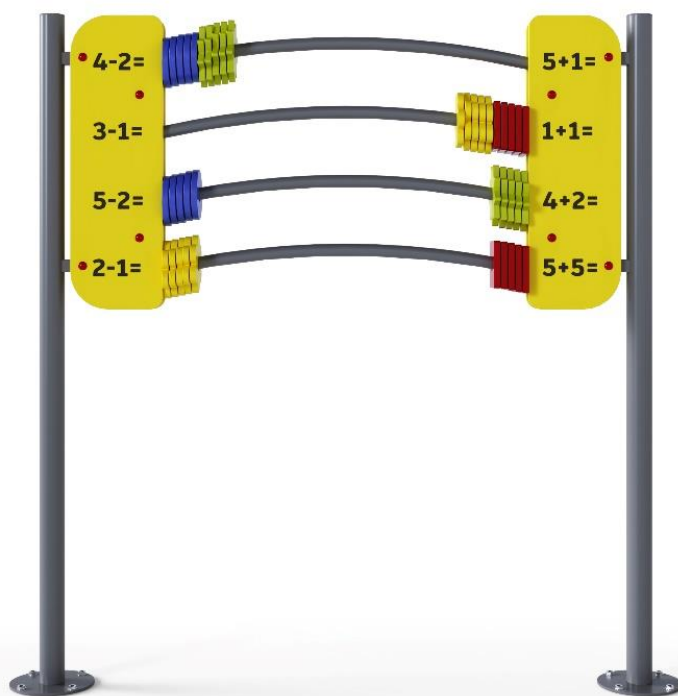

TERMA
SINCE 1990

TERMA ABACUS PLAY PANEL

Inclusion • Fun • Rehabilitation

TERMA Sp. z o. o. ///
Czaple 100 | 80-298 Gdańsk | www.termagroup.pl | NIP: 583-10-18-844 | REGON: 190558447 | nr BDO: 000003524 ///
Sąd Rej. w Gdańsku, VIII Wydz. Gosp. | KRS nr 0000069067 | kapitał zakładowy 2 360 500 PLN | konto: ING Bank Śląski S.A. 88 1050 1764 1000 0023 0692

MASZYNY BUDOWLANE //// PRODUKTY GRZEWCZE //// PRODUKTY MEDYCZNE //// USŁUGI PRZEMYSŁOWE