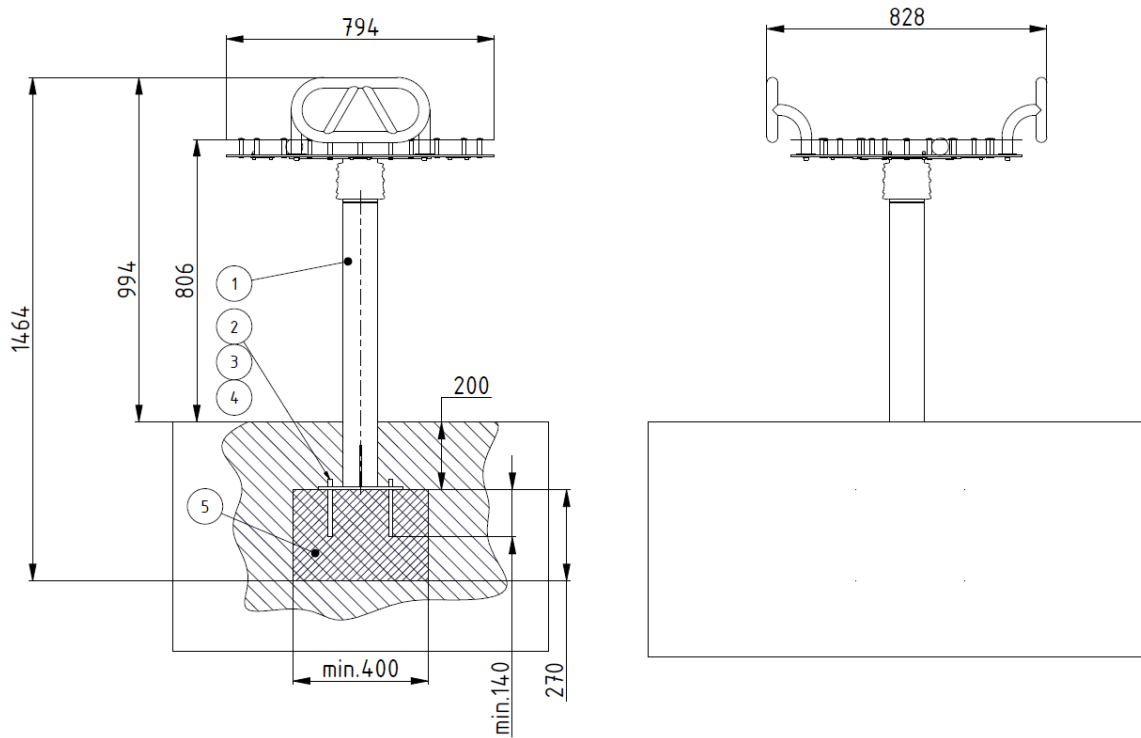

**Materials:**

**Construction:** black steel with epoxy primer and powder coated

**Foundation:** concrete minimum B-15 class

**Dimensions:**

**External dimensions:** 828x794x994 mm

**Height of the device measured from the ground:** 994 mm

**Tilt range:** about 7 degrees

**Weight without foundation:** 40 kg

**Foundation depth:** 400 mm below the ground level

**Free fall height:** none

**Safety area dimensions:** 1500 mm from the each outer edge of the device

**Functional area dimensions:** 11,8 m<sup>2</sup>

*Device with the safety area*

**Safety:**

TERMA Inclusive labyrinth complies with EN 1176 norm.

**Installation:**

Anchoring to the ground. Amortization layer is needed. Homogeneous surface is necessary. Make sure to provide appropriate surface surrounding the roundabout for the wheelchair users easy access!