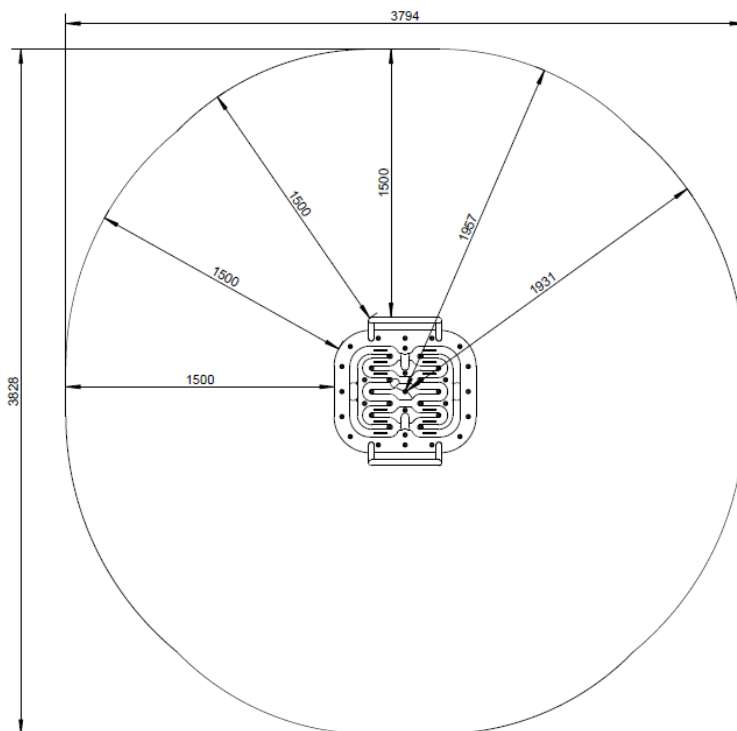

**Materials:**

**Construction:** black steel with epoxy primer and powder coated

**Foundation:** concrete minimum B-15 class

**Dimensions:**

**External dimensions:** 828x794x994 mm

**Height of the device measured from the ground:** 994 mm

**Tilt range:** about 7 degrees

**Weight without foundation:** 40 kg

**Foundation depth:** 400 mm below the ground level

**Free fall height:** none

**Safety area dimensions:** 1500 mm from the each outer edge of the device

**Functional area dimensions:** 11,8 m<sup>2</sup>

*Device with the safety area*

**Safety:**

TERMA Inclusive labyrinth complies with EN 1176 norm.

**Installation:**

Anchoring to the ground. Amortization layer is needed. Homogeneous surface is necessary. Make sure to provide appropriate surface surrounding the roundabout for the wheelchair users easy access!